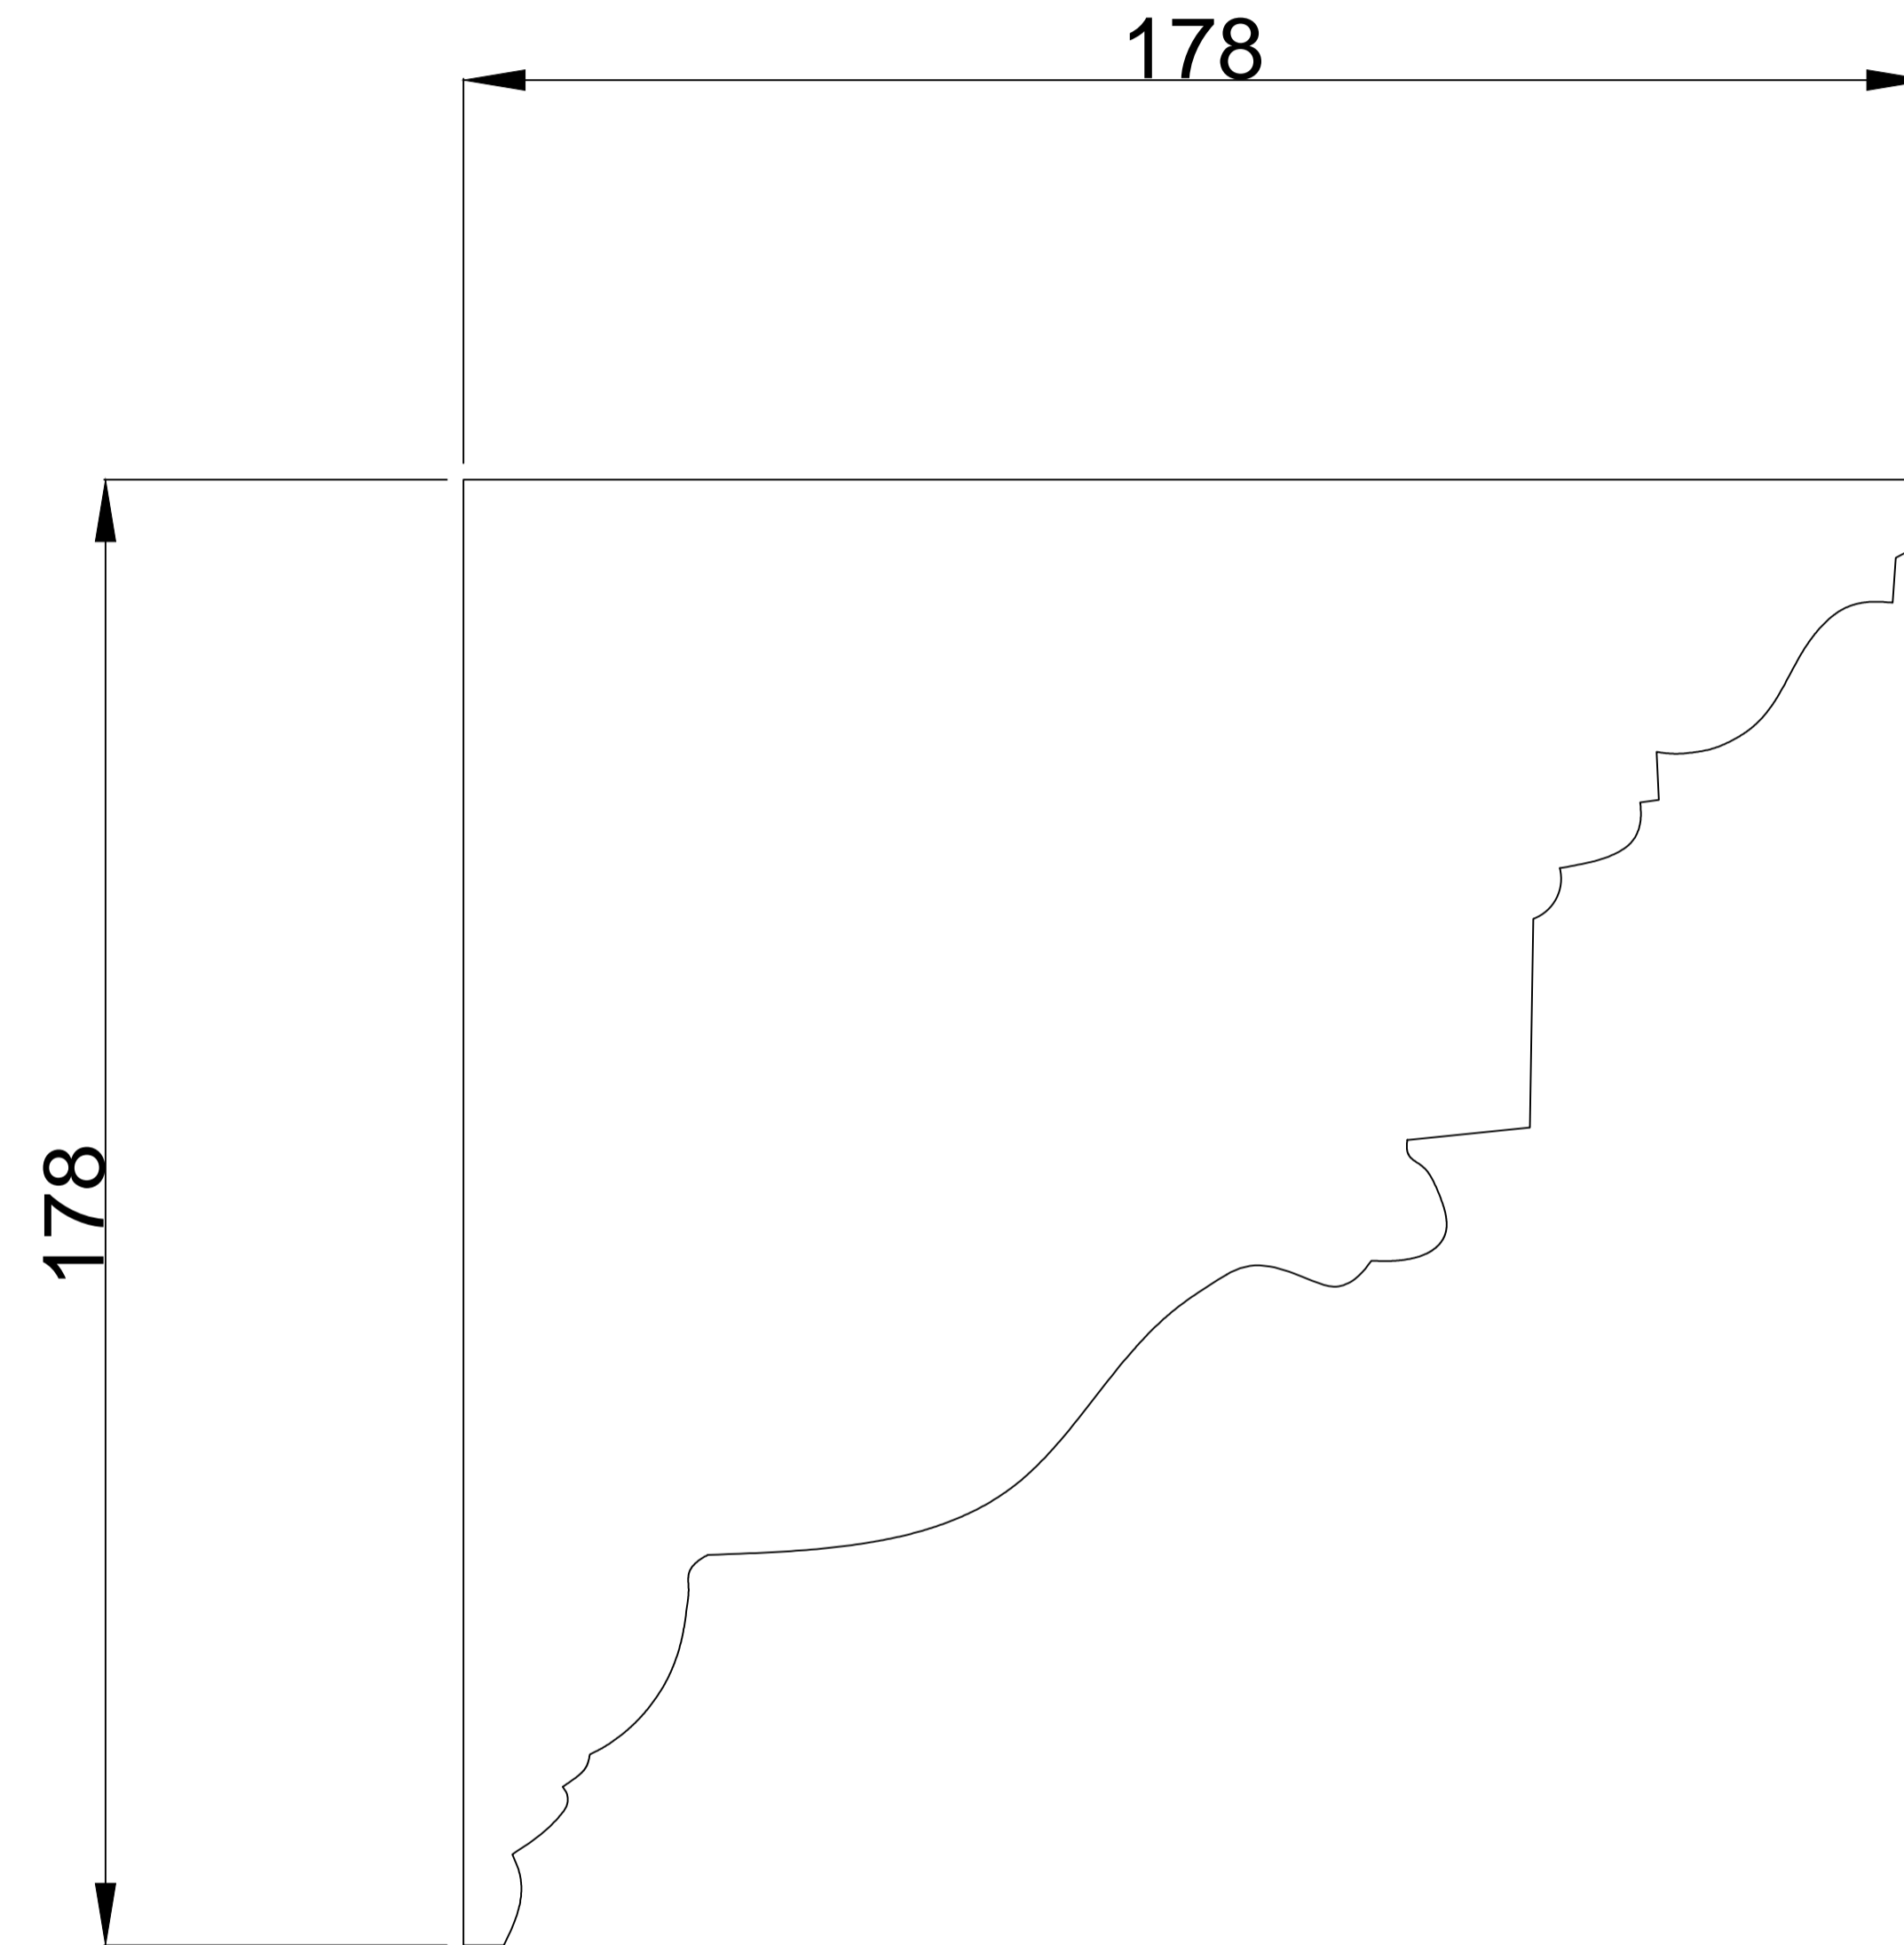

# C41 - Enriched Modillion Block

Depth  
178mm

Projection  
178mm

Drawn By:

HEG

Date:

04-06-2018

Drawing No.:

C41