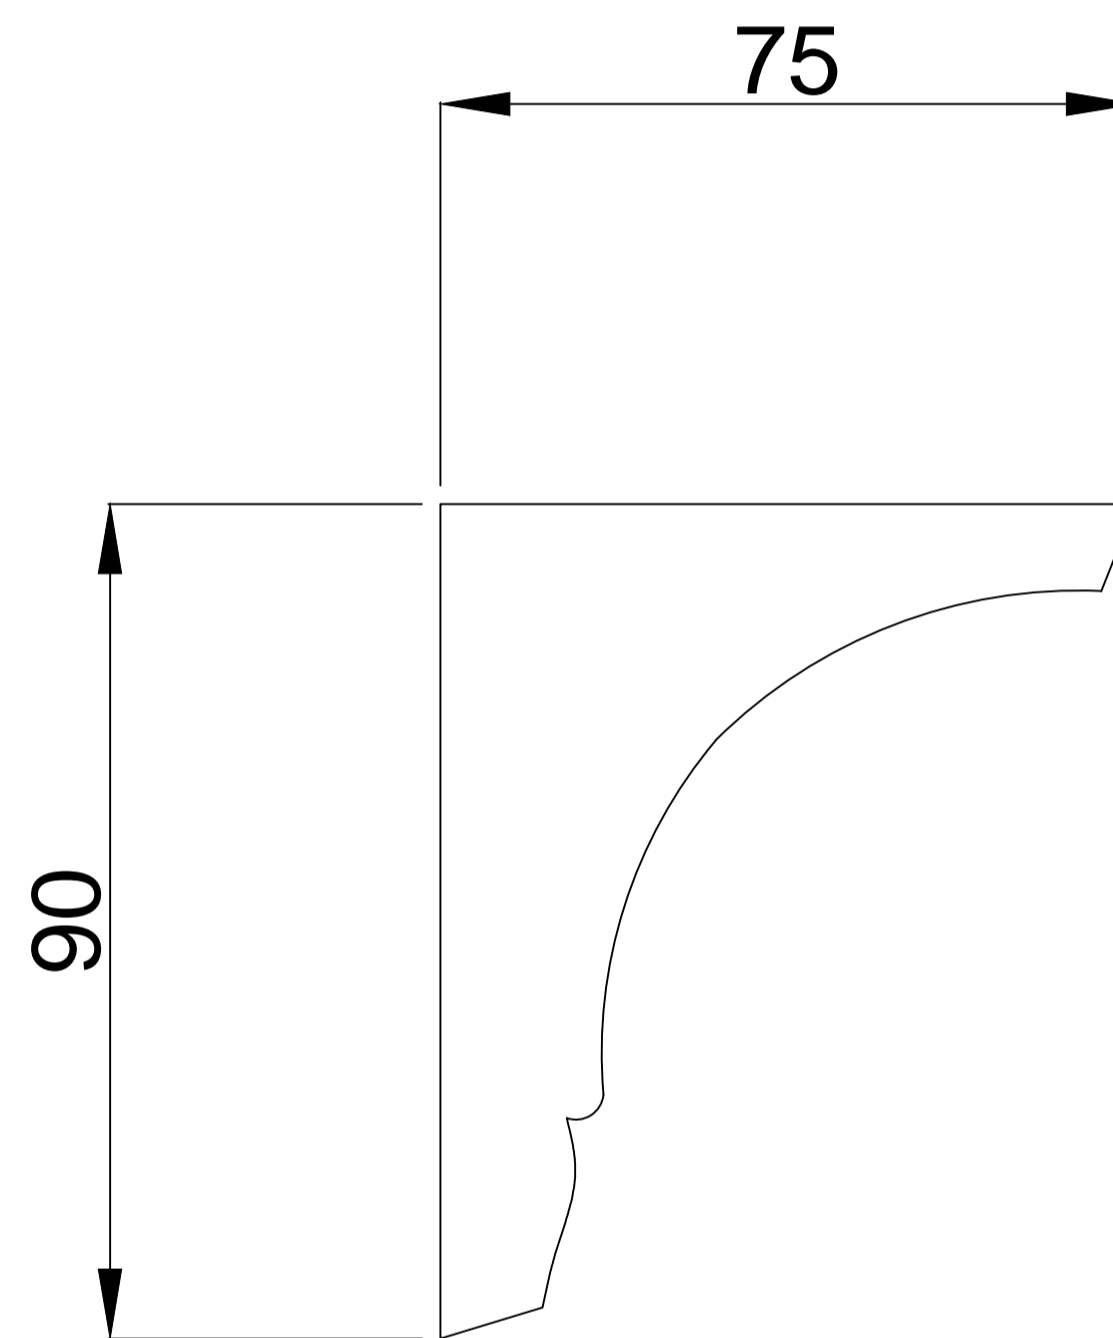

C49 – Plain Cove with Leaf Detail

Depth
90mm

Projection
75mm

Drawn By:

HEG

Date:

04-06-2018

Drawing No.: