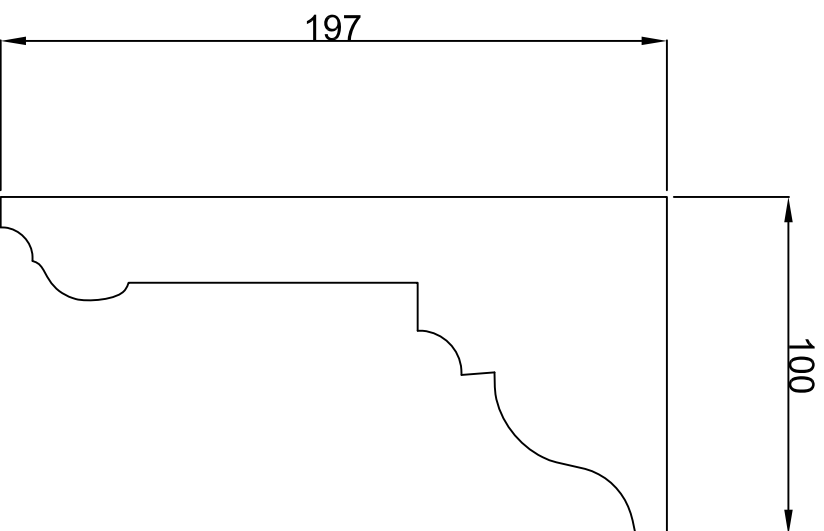

C7 - Victorian Gothic Cornice

Depth
197mm

Projection
100mm

Drawn By:

HEG

Date:

01-06-2018

Drawing No.: