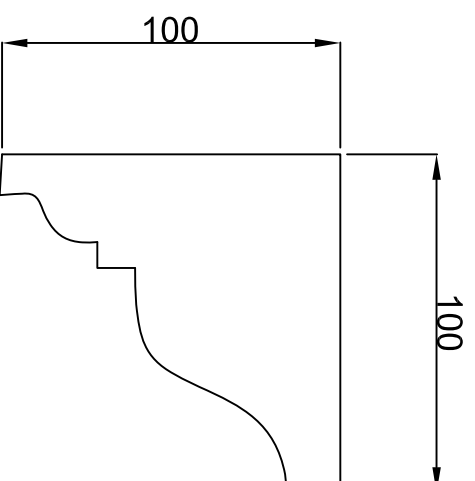

# C16 - Ogee Cornice

Depth  
100mm

Projection  
100mm

Drawn By:

HEG

Date:

02-06-2018

Drawing No.: