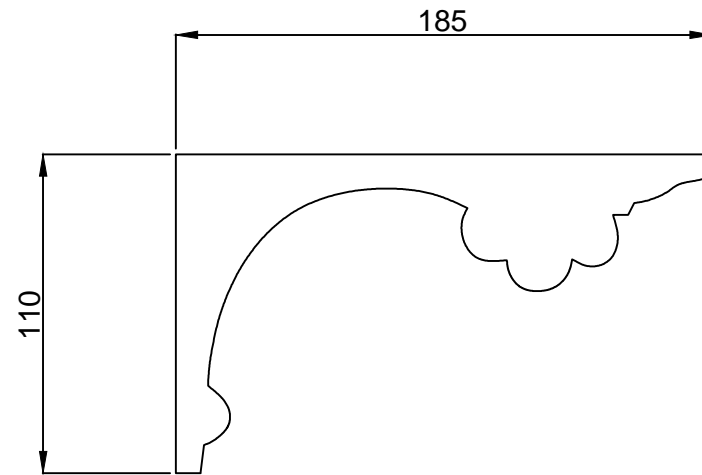

C64 – Trifoil Period Cornice

Depth
110mm

Projection
185mm

Drawn By:

HEG

Date:

04-06-2018

Drawing No.:

C64