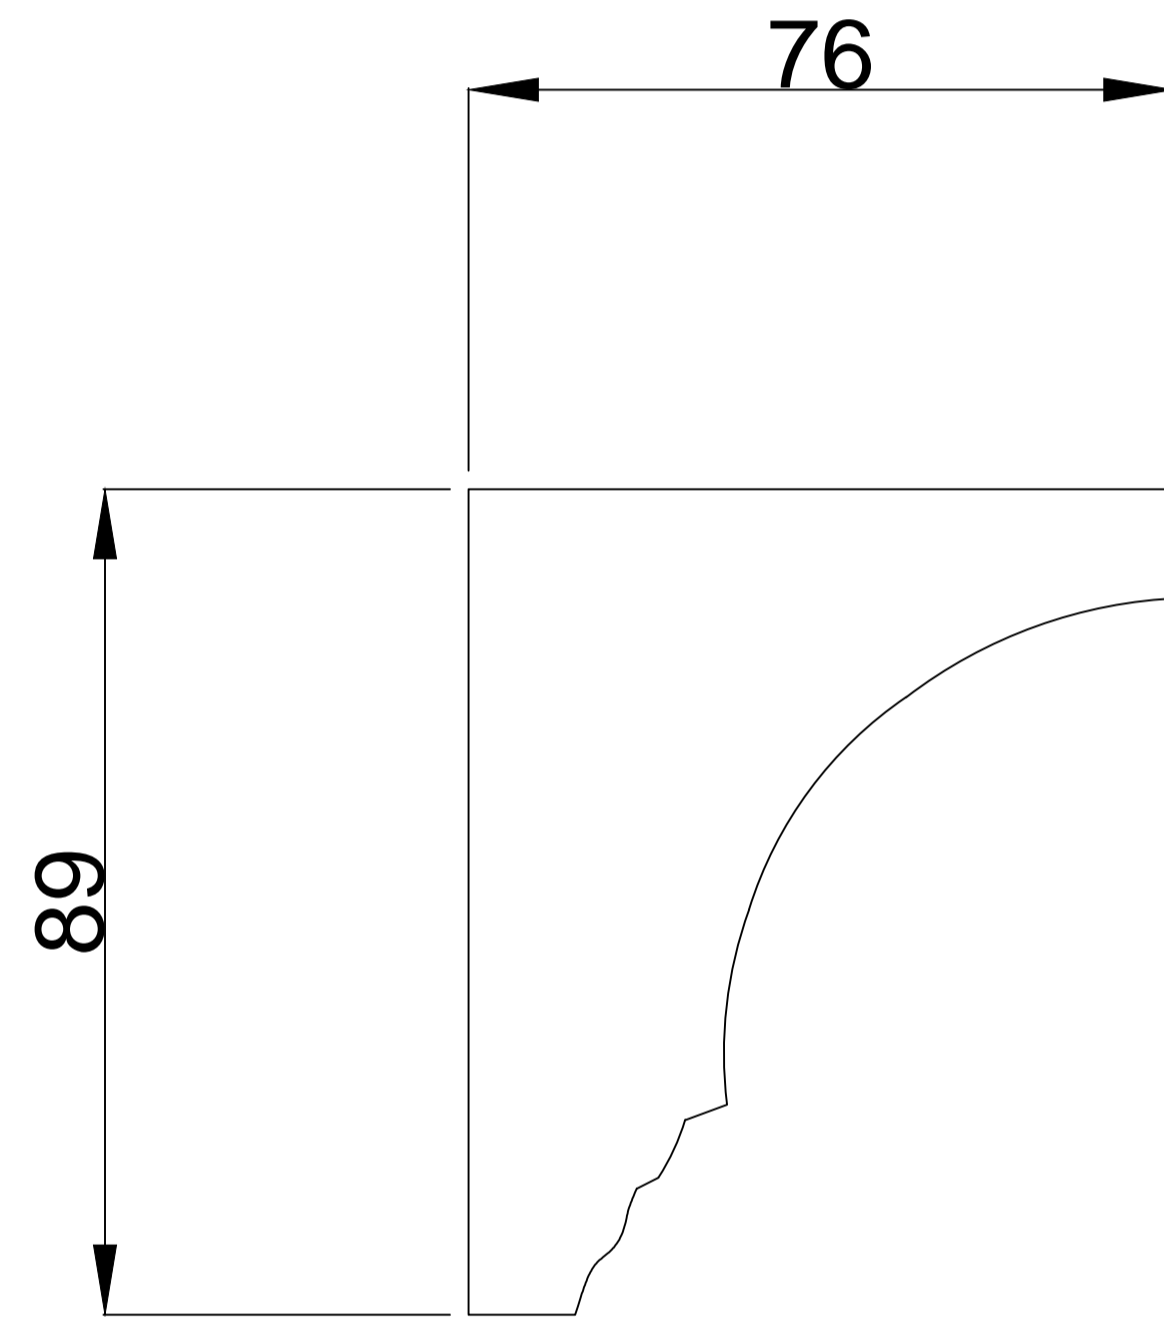

# C33 - Egg & Dart Cove

Depth  
89mm

Projection  
76mm

Drawn By:

HEG

Date:

02-06-2018

Drawing No.:

C33