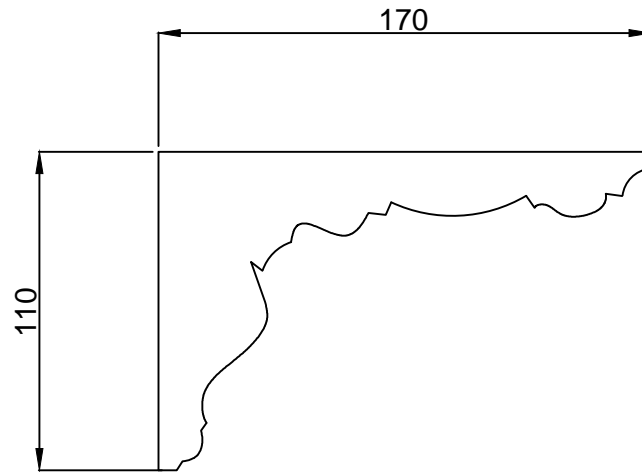

# C67 – London Period Cornice

Depth  
110mm

Projection  
170mm

Drawn By:

HEG

Date:

04-06-2018

Drawing No.: