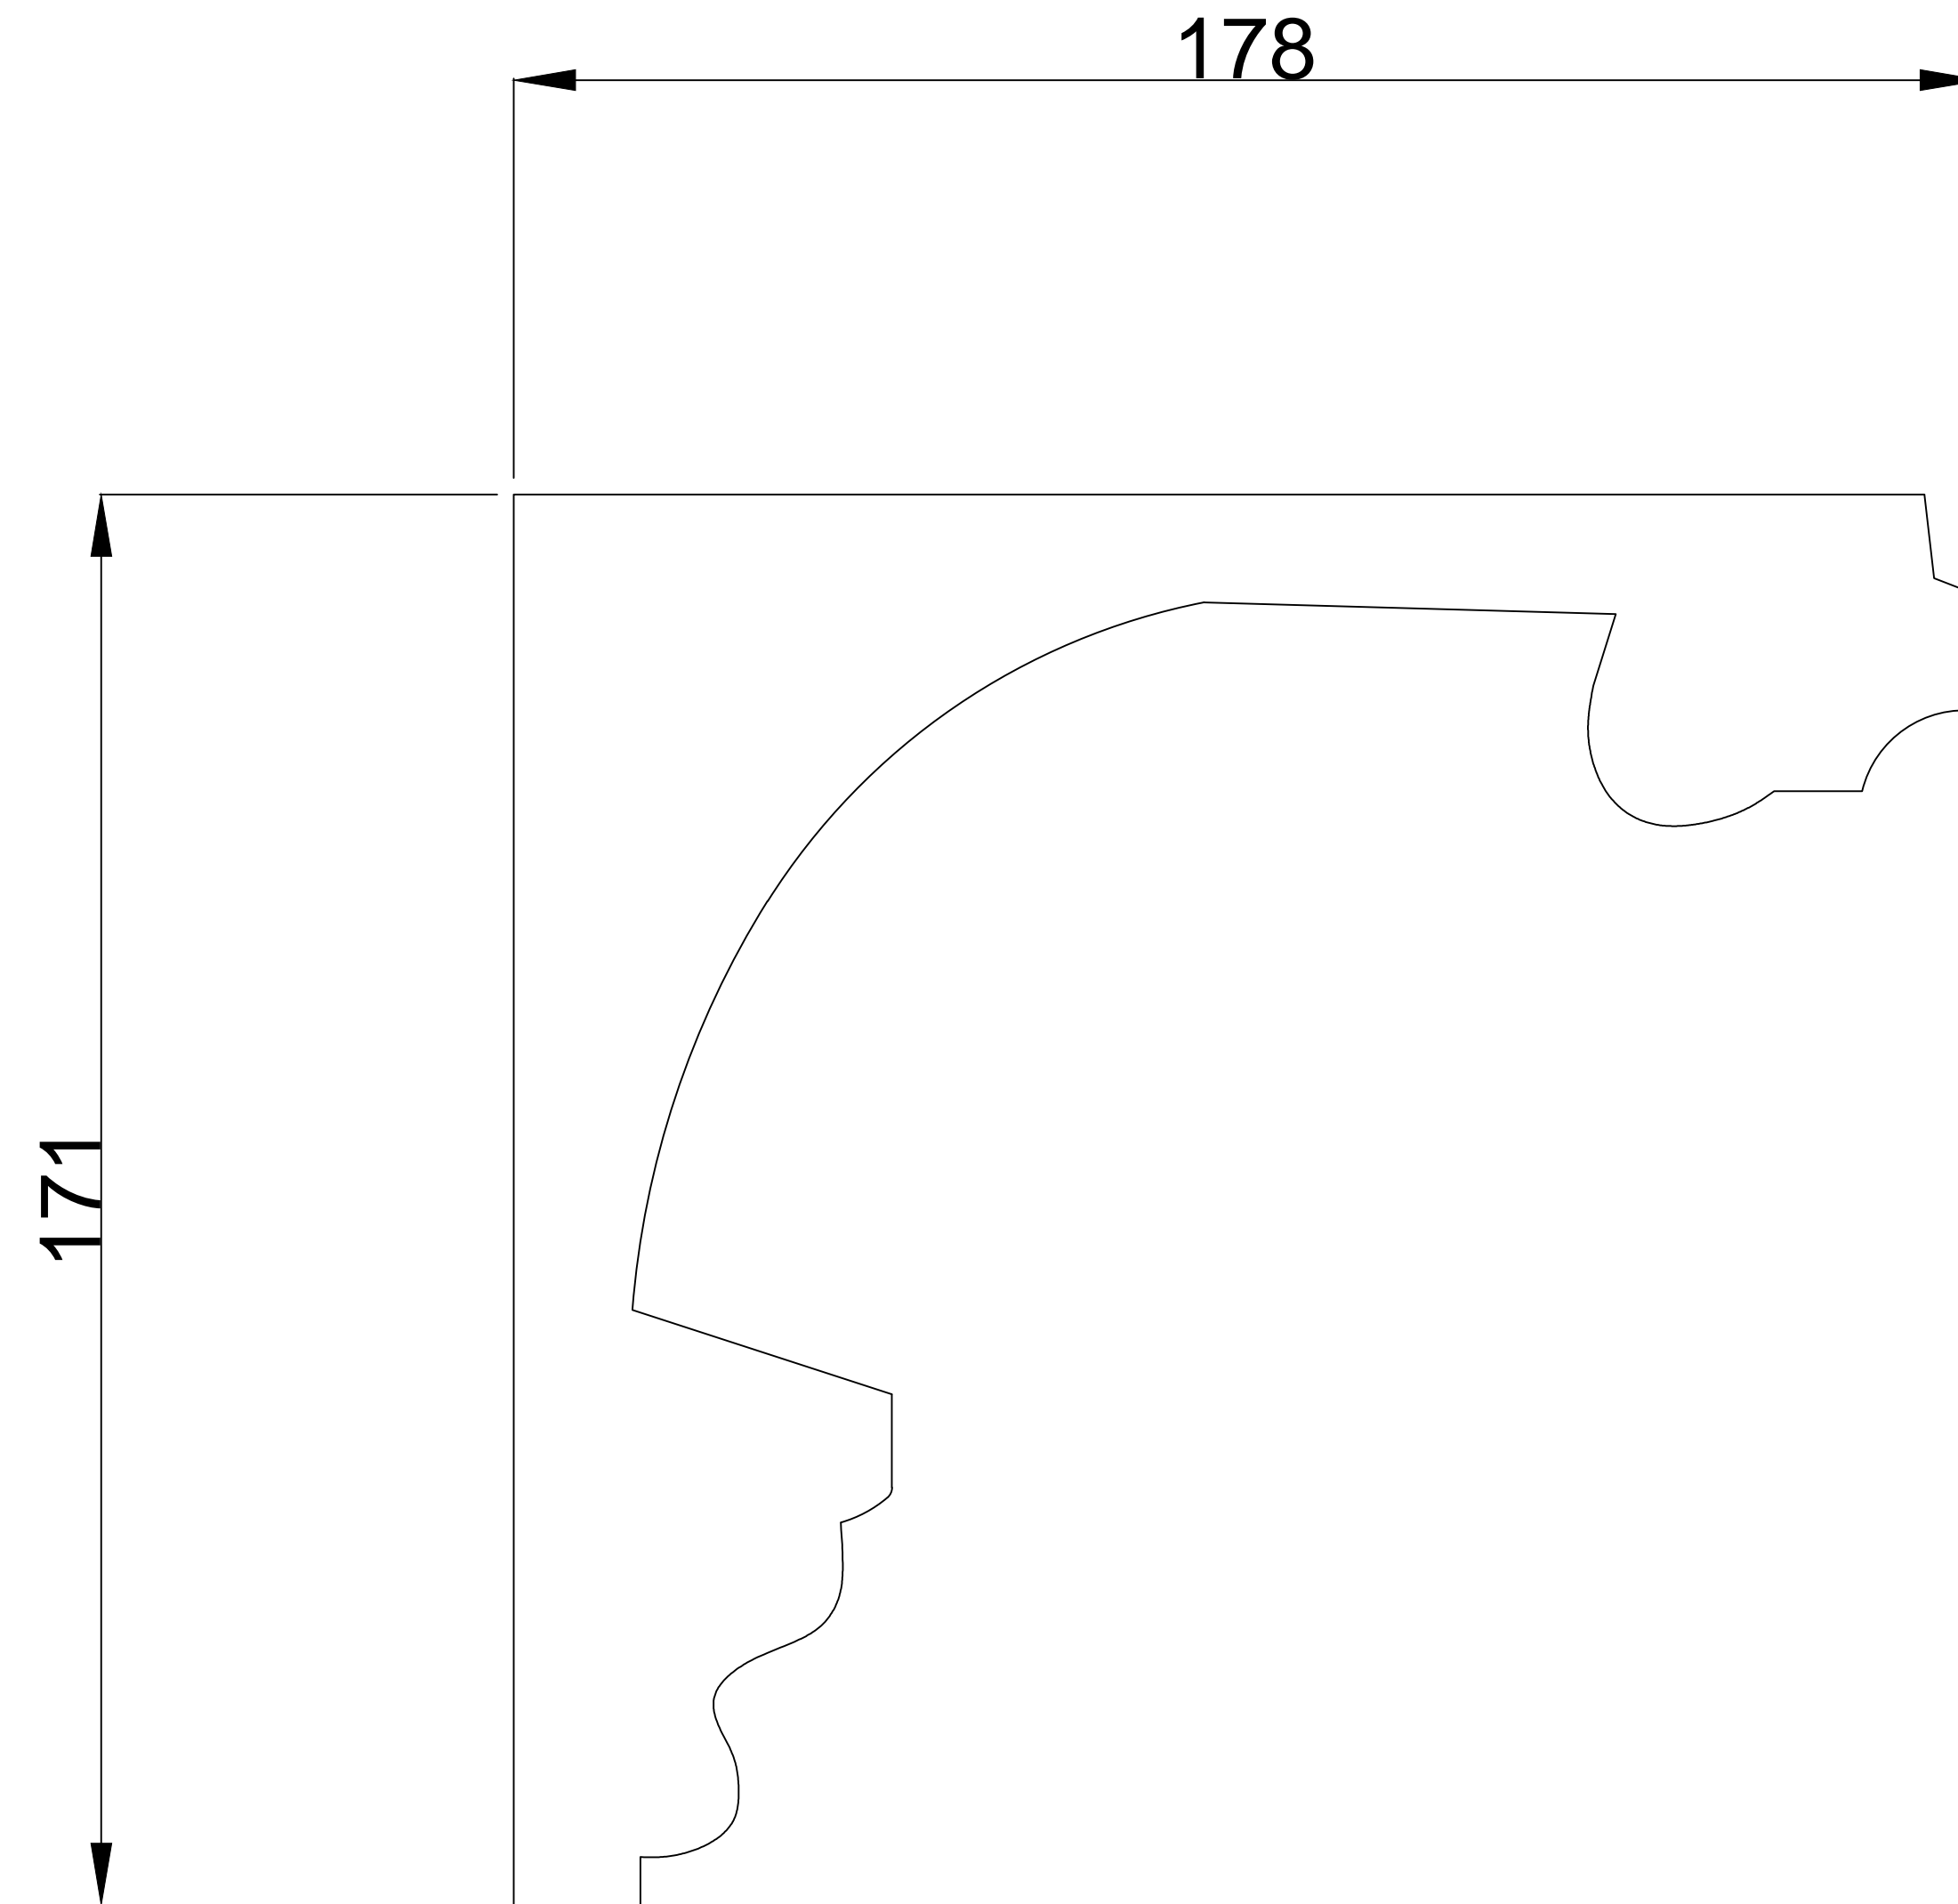

C39 - Period Cove

Depth
171mm

Projection
178mm

Drawn By:

HEG

Date:

04-06-2018

Drawing No.:

C39